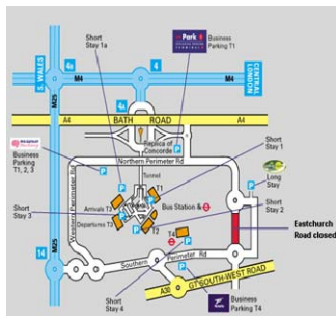

References

AIRPORTS

United Kingdom

BAA Heathrow
Official Airport Website

London Heathrow Airport

Operator:	Meteor Parking LTD
Upgrade:	1999
Car Park:	2 Car Parks with 5,880 spaces
Equipment:	<p><u>Pink Elephant Car Park:</u></p> <p>7 Entrance Control Terminals (EKG 100) 7 Exit Control Terminals (AKG 100) 2 Manual Cash Registers (HKC 100) 1 Data Control Center (DZ 100–3)</p> <p><u>Park 1:</u></p> <p>2 Entrance Control Terminals (EKG 100) 2 Exit Control Terminals (AKG 100) 1 Manual Cash Register (HKC 100) 1 Data Control Center (DZ 100 – 2)</p>
Special Features:	<p>-Windows Parkmaster Window Terminal -All terminals are equipped with the credit card facility</p>

DESIGNA Verkehrsleittechnik GmbH

Faluner Weg 3

24109 KIEL

GERMANY

Managing Director: Dr. Thomas Waibel

Commercial Register: Kiel 5 HRB 2234 KI

<http://www.designa.com>

All projects may be subject to technical changes.